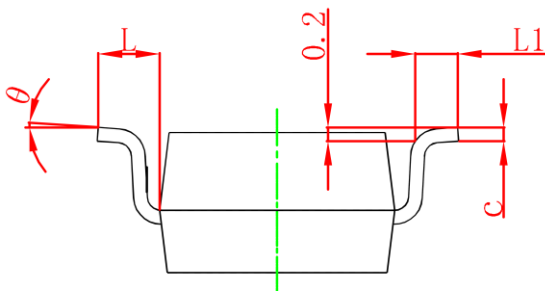

1SS355 Switching Diode(High speeding switching)

Feature

- Small Speed switching
- High Speed switching
- High Reliability

Application

- High Speed switching

MARKING:

ABSOLUTE MAXIMUM RATINGS ($T_a=25^{\circ}\text{C}$ unless otherwise noted)

Parameter	Symbol	Value	Unit
Non-repetitive peak reverse voltage	V_{RM}	90	V
DC blocking voltage	V_R	80	V
Mean rectifying current	I_o	0.1	A
Non-repetitive Peak Forward Surge Current @ $t=8.3\text{ms}$	I_{FSM}	225	mA
Power Dissipation	P_D	0.2	W
Thermal Resistance from Junction to Ambient	$R_{\theta JA}$	625	$^{\circ}\text{C}/\text{W}$
Junction Temperature	T_J	150	$^{\circ}\text{C}$
Storage Temperature Range	T_{STG}	-55 ~ +150	$^{\circ}\text{C}$

ELECTRICAL CHARACTERISTICS ($T_a=25^{\circ}\text{C}$ unless otherwise noted)

Parameter	Symbol	Test Condition	Min	Type	Max	Unit
Forward voltage	V_F	$I_F=100\text{mA}$			1.2	V
Reverse current	I_R	$V_R=80\text{V}$			0.1	μA
Capacitance between terminals	C_T	$V_R=0.5\text{V}, f=1\text{MHz}$			3	pF
Reverse recovery time	t_{rr}	$I_F=10\text{mA}, V_R=6\text{V}, R_L=100\Omega$			4	ns

Typical Characteristics

SOD-323 Package Outline Dimensions

Symbol	Dimensions In Millimeters		Dimensions In Inches	
	MIN	MAX	MIN	MAX
A		1.000		0.039
A1	0.000	0.100	0.000	0.004
A2	0.800	0.900	0.031	0.035
b	0.250	0.350	0.010	0.014
c	0.080	0.150	0.003	0.006
D	1.200	1.400	0.047	0.055
E	1.600	1.800	0.063	0.071
E1	2.550	2.750	0.100	0.108
L	0.475REF.		0.019REF.	
L1	0.250	0.400	0.010	0.016
θ	0°	8°	0°	8°