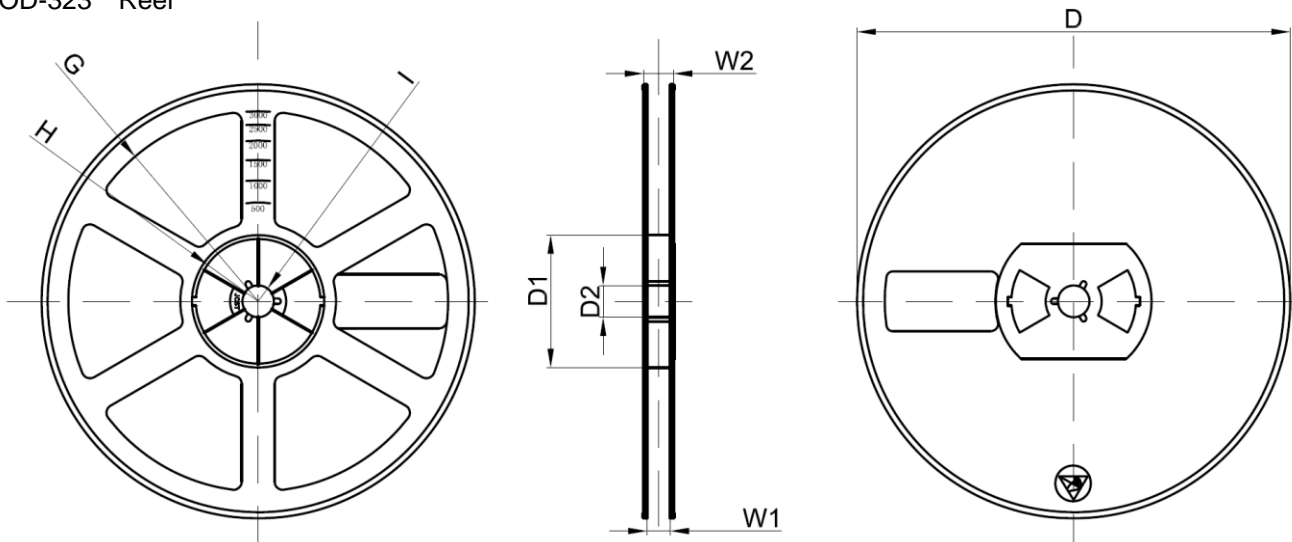

Typical Characteristics

SOD-323 Package Outline Dimensions

Symbol	Dimensions In Millimeters		Dimensions In Inches	
	MIN	MAX	MIN	MAX
A		1.000		0.039
A1	0.000	0.100	0.000	0.004
A2	0.800	0.900	0.031	0.035
b	0.250	0.350	0.010	0.014
c	0.080	0.150	0.003	0.006
D	1.200	1.400	0.047	0.055
E	1.600	1.800	0.063	0.071
E1	2.550	2.750	0.100	0.108
L	0.475REF.		0.019REF.	
L1	0.250	0.400	0.010	0.016
θ	0°	8°	0°	8°

SOD-323 Tape and Reel

SOD-323 Embossed Carrier Tape

Dimensions are in millimeter										
Pkg type	A	B	C	d	E	F	P0	P	P1	W
SOD-323	1.48	3.3	1.25	Φ1.50	1.75	3.50	4.00	4.00	2.00	8.00

SOD-323 Tape Leader and Trailer

SOD-323 Reel

Dimensions are in millimeter								
Reel Option	D	D1	D2	G	H	I	W1	W2
7` Dia	Φ178.00	54.40	13.00	R78.00	R25.60	R6.50	9.50	12.30

Reel	Reel Size	Box	Box Size(mm)	Carton	Carton Size(mm)	G.W.(kg)
3000pcs	7 inch	45,000pcs	203×203×195	180,000pcs	438×438×220	