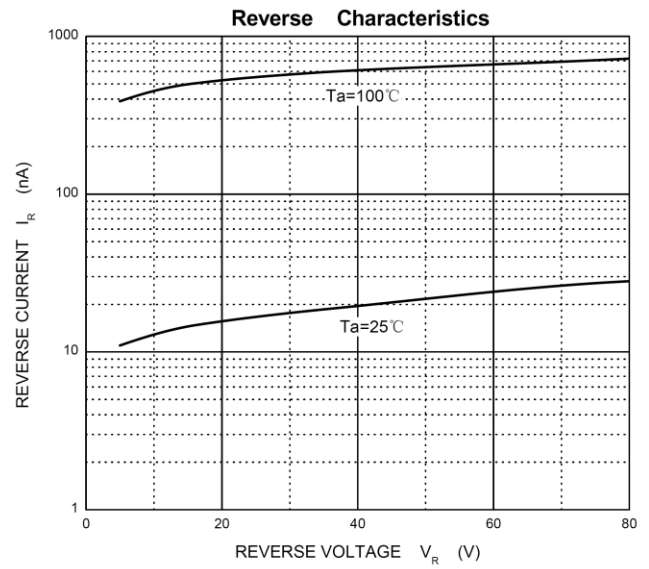

Typical Characteristics