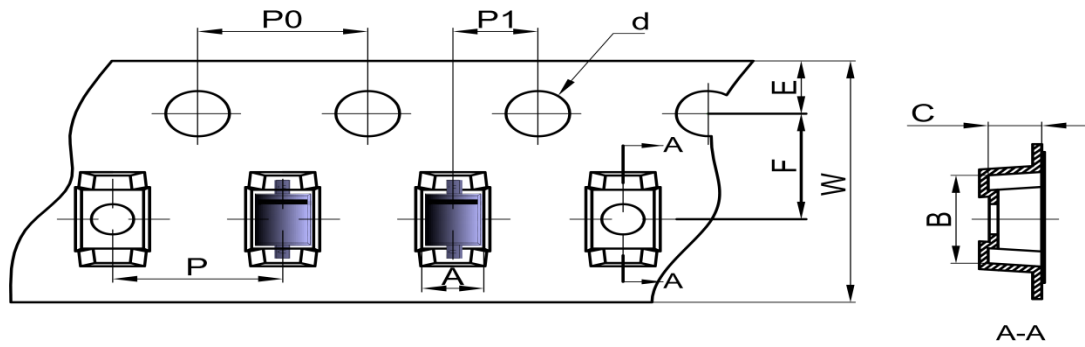

SOD-323 Tape and Reel

SOD-323 Embossed Carrier Tape

Dimensions are in millimeter										
Pkg type	A	B	C	d	E	F	P0	P	P1	W
SOD-323	1.48	3.3	1.25	Φ1.50	1.75	3.50	4.00	4.00	2.00	8.00