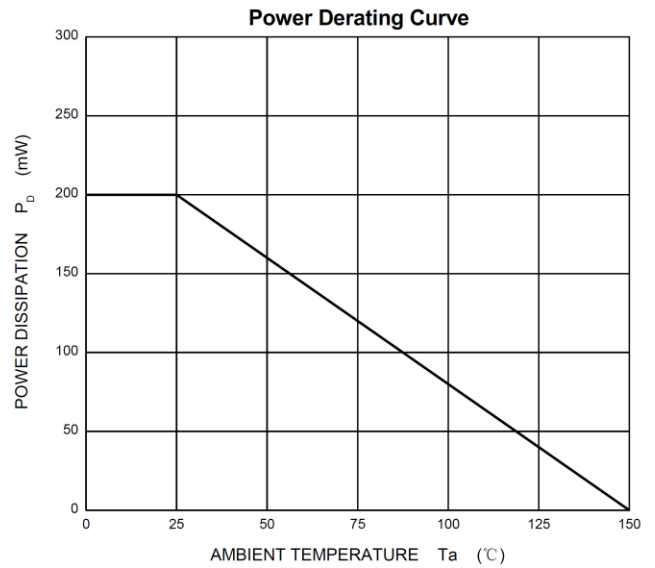

Typical Characteristics