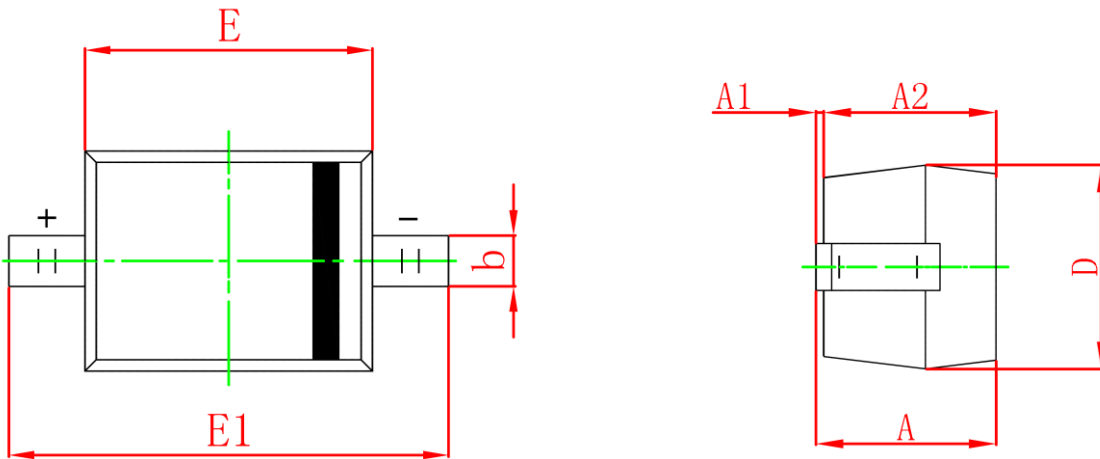

Parameter	Symbol	Value	Unit
Non-repetitive peak reverse voltage	V_{RM}	90	V
DC blocking voltage	V_R	80	V
Mean rectifying current	I_o	0.1	A
Non-repetitive Peak Forward Surge Current @ $t=8.3\text{ms}$	I_{FSM}	225	mA
Power Dissipation	P_D	0.2	W
Thermal Resistance from Junction to Ambient	$R_{\theta JA}$	625	$^{\circ}\text{C}/\text{W}$
Junction Temperature	T_J	150	$^{\circ}\text{C}$
Storage Temperature Range	T_{STG}	-55 ~ +150	$^{\circ}\text{C}$

ELECTRICAL CHARACTERISTICS ($T_a=25^{\circ}\text{C}$ unless otherwise noted)

Parameter	Symbol	Test Condition	Min	Type	Max	Unit
Forward voltage	V_F	$I_F=100\text{mA}$			1.2	V
Reverse current	I_R	$V_R=80\text{V}$			0.1	μA
Capacitance between terminals	C_T	$V_R=0.5\text{V}, f=1\text{MHz}$			3	pF
Reverse recovery time	t_{rr}	$I_F=10\text{mA}, V_R=6\text{V}, R_L=100\Omega$			4	ns

Typical Characteristics

SOD-323 Package Outline Dimensions

Symbol	Dimensions In Millimeters		Dimensions In Inches	
	MIN	MAX	MIN	MAX
A		1.000		0.039
A1	0.000	0.100	0.000	0.004
A2	0.800	0.900	0.031	0.035
b	0.250	0.350	0.010	0.014
c	0.080	0.150	0.003	0.006
D	1.200	1.400	0.047	0.055
E	1.600	1.800	0.063	0.071
E1	2.550	2.750	0.100	0.108
L	0.475REF.		0.019REF.	
L1	0.250	0.400	0.010	0.016
θ	0°	8°	0°	8°

SOD-323 Reel

Dimensions are in millimeter								
Reel Option	D	D1	D2	G	H	I	W1	W2
7` Dia	Φ178.00	54.40	13.00	R78.00	R25.60	R6.50	9.50	12.30

Reel	Reel Size	Box	Box Size(mm)	Carton	Carton Size(mm)	G.W.(kg)
3000pcs	7 inch	45,000pcs	203×203×195	180,000pcs	438×438×220	