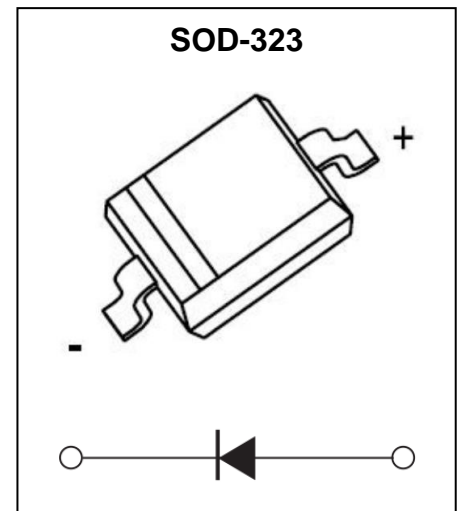

1SS355 Switching Diode(High speeding switching)

Feature

- Small Speed switching
- High Speed switching
- High Reliability

Application

- High Speed switching

MARKING:

ABSOLUTE MAXIMUM RATINGS ($T_a=25^{\circ}\text{C}$ unless otherwise noted)

Parameter	Symbol	Value	Unit
Non-repetitive peak reverse voltage	V_{RM}	90	V
DC blocking voltage	V_R	80	V
Mean rectifying current	I_o	0.1	A
Non-repetitive Peak Forward Surge Current @ $t=8.3\text{ms}$	I_{FSM}	225	mA
Power Dissipation	P_D	0.2	W
Thermal Resistance from Junction to Ambient	$R_{\theta JA}$	625	$^{\circ}\text{C}/\text{W}$
Junction Temperature	T_J	150	$^{\circ}\text{C}$
Storage Temperature Range	T_{STG}	-55 ~ +150	$^{\circ}\text{C}$

ELECTRICAL CHARACTERISTICS ($T_a=25^{\circ}\text{C}$ unless otherwise noted)

Parameter	Symbol	Test Condition	Min	Type	Max	Unit
Forward voltage	V_F	$I_F=100\text{mA}$			1.2	V
Reverse current	I_R	$V_R=80\text{V}$			0.1	μA
Capacitance between terminals	C_T	$V_R=0.5\text{V}, f=1\text{MHz}$			3	pF
Reverse recovery time	t_{rr}	$I_F=10\text{mA}, V_R=6\text{V}, R_L=100\Omega$			4	ns

Typical Characteristics

SOD-323 Package Outline Dimensions

Symbol	Dimensions In Millimeters		Dimensions In Inches	
	MIN	MAX	MIN	MAX
A		1.000		0.039
A1	0.000	0.100	0.000	0.004
A2	0.800	0.900	0.031	0.035
b	0.250	0.350	0.010	0.014
c	0.080	0.150	0.003	0.006
D	1.200	1.400	0.047	0.055
E	1.600	1.800	0.063	0.071
E1	2.550	2.750	0.100	0.108
L	0.475REF.		0.019REF.	
L1	0.250	0.400	0.010	0.016
θ	0°	8°	0°	8°