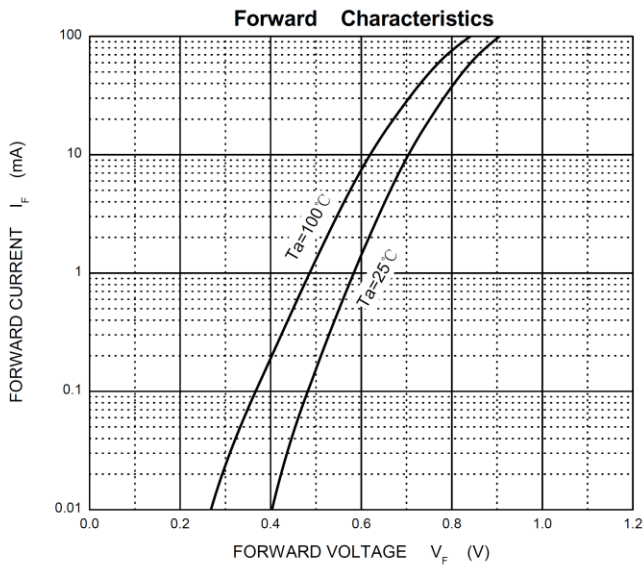

Typical Characteristics