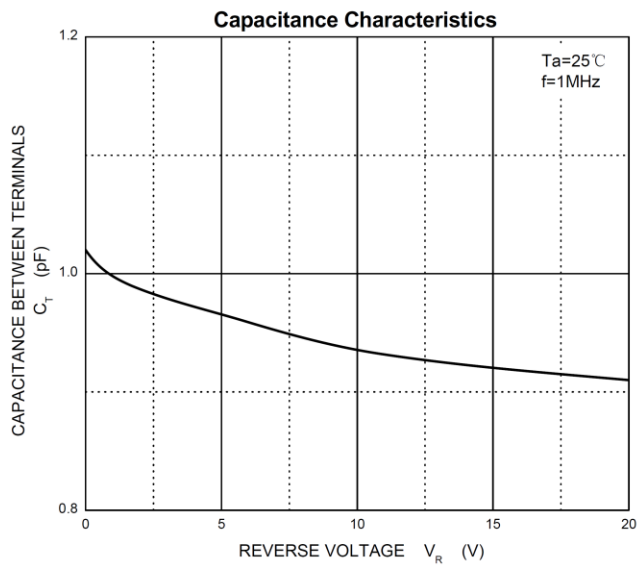

Typical Characteristics