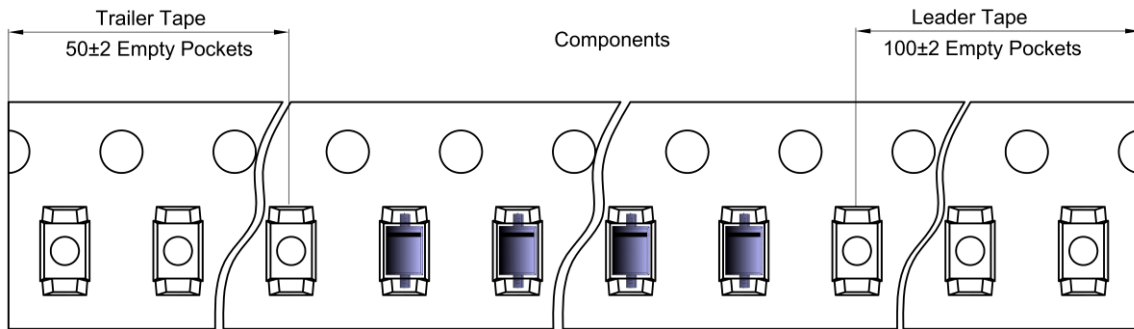

SOD-323 Tape Leader and Trailer